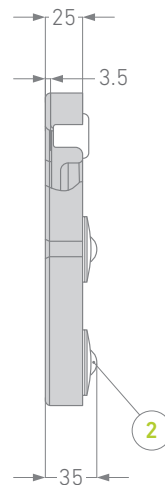

Galli Mov is a rolling support designed for IRE ELiT's $^{68}\text{Ge}/^{68}\text{Ga}$ generators. Tightly fitting to the generator base, it allows to move it in the hotcell without having to lift it.

Tray

3 wheels

Item No.	Description	Quantity
1	Tray	1
2	Little wheel	3

Support designed for IRE ELIT's generators only.

SPECIFICATIONS

- **Weight:** 800 g (without generator)
- **Dimensions (W*D*H):** 215 mm * 205 mm * 35 mm
- **Height Galli Mov + generator:** 250 mm
- **Material:** White acetal