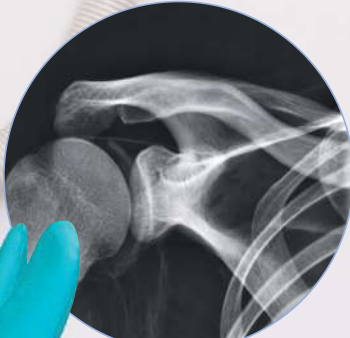

Medical Imaging

FULL BODY
X-RAY PHANTOM
with real human bones

UNIQUE IN
the world 

Made in  Germany

View product
video here:

X-RAY MANIKIN

Full Body X-Ray Phantom

This model is unique in the world and provides excellent training opportunities for positioning and alignment techniques in projection radiography. It should be part of the basic equipment of any radiographic school. The phantom contains a real human skeleton as well as outlines of larynx, lung, heart and kidneys (organs will create a shadow on the image), which allows taking real X-ray images like in a patient. Using a real skeleton provides even smallest guiding structures which is impossible with a plastic skeleton. During assembly of this phantom we pay special attention to the correct size of joint spaces. All joints are moveably mounted allow positioning in all normal x-ray positions (e.g. frog position, pro- and supination of lower arm). The arms can be moved upwards which makes the phantom suitable for use in all kinds of osseous examinations under CT. Each phantom is hand-made one of a kind; it may differ in size and appearance. Depending on the individual phantom it may have some pathologies, outer shape may differ depending on size of the skeleton. The new version was re-designed in co-operation with a well-known German school for radiographers and fits all needs for education in radiography. This phantom is only sold against proof of medical use. Life size.

Also Partial phantoms available!

Ref.no. 7200

Details:

All Erler-Zimmer phantoms including transport cases

Radiographic positioning doll, plastic skeleton

This model offers all features of model 7200 but includes a plastic skeleton and is due to this only suitable for positioning training. Including a transport and storage case.